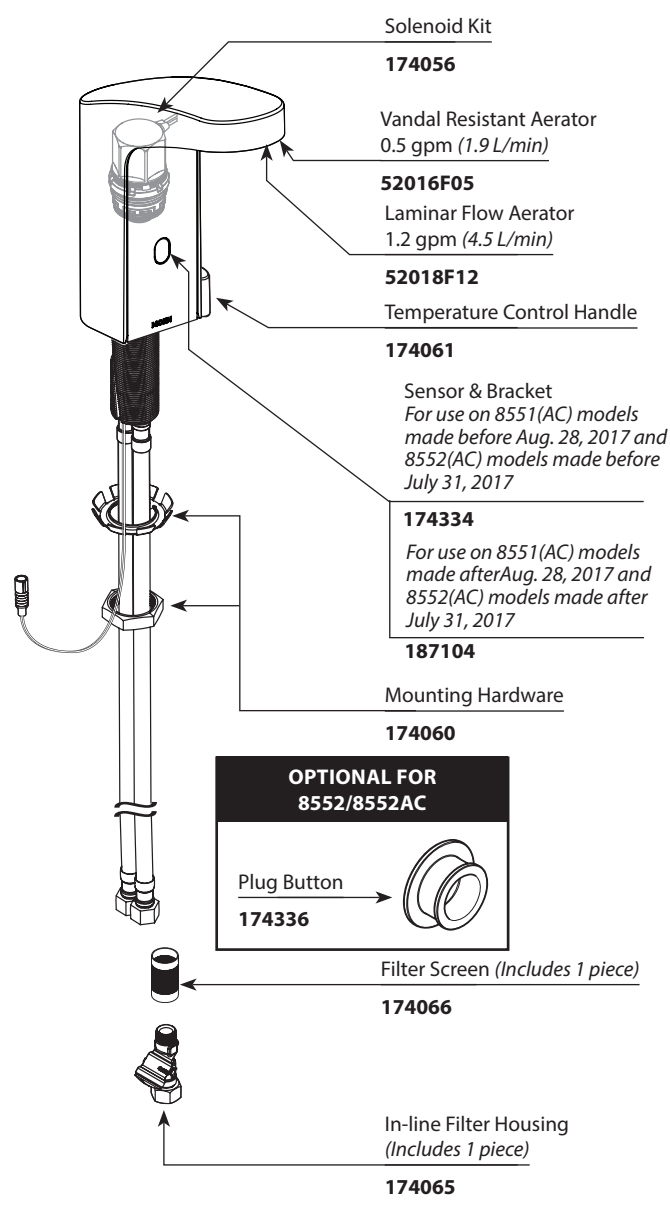

There is more than 1 version of this model.
Page down to identify the version you have.

■ Order by Part Number

FOR MODELS ENDING IN "AC"

Illustrated Parts

M•POWER™ Electronic Faucet Modern Style	
MODEL	FINISH
8551/8551AC (non-mixing)	Chrome
8552/8552AC (mixing)	Chrome

Models prior to November, 2016

■ Order by Part Number

M•POWER™ Electronic Faucet Modern Style	
MODEL	FINISH
8551/8551AC (non-mixing)	Chrome
8552/8552AC (mixing)	Chrome

FOR MODELS ENDING IN "AC"

Power Connection Extension with Strain Relief
174057

Temperature Control Handle
174061

Sensor & Bracket
174334

Mounting Hardware
174060

**OPTIONAL FOR
8552/8552AC**

Plug Button
174336

Torx Wrench
174062

Battery Housing
174055

4" Deck Plate (Optional)
99556

8" Deck Plate (Optional)
99558

Filter Screen (Includes 1 piece)
174066

In-line Filter Housing (Includes 1 piece)
174065