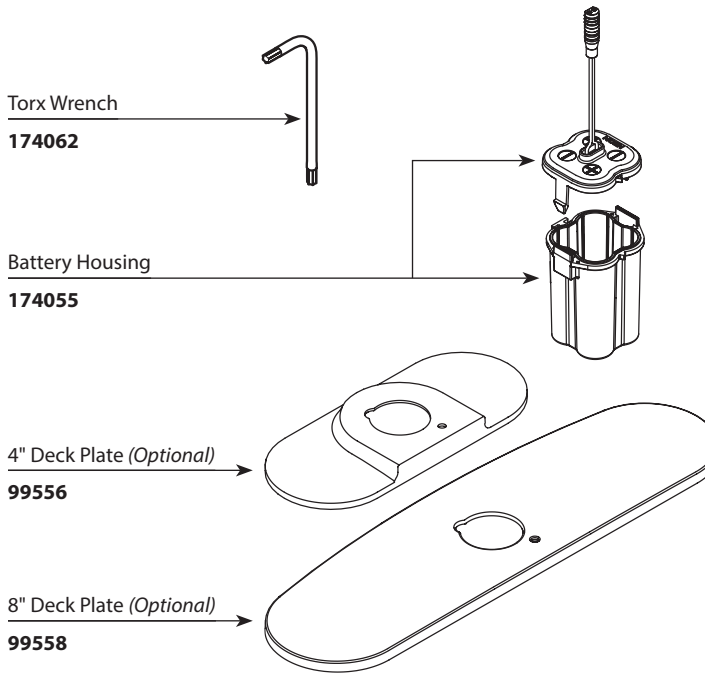

There is more than 1 version of this model.
Page down to identify the version you have.

■ Order by Part Number

FOR MODELS ENDING IN "AC"

Illustrated Parts

M•POWER™ Electronic Faucet Modern Style	
MODEL	FINISH
8551/8551AC (non-mixing)	Chrome
8552/8552AC (mixing)	Chrome

Temperature Control Handle
174061

Sensor & Bracket
174334

Mounting Hardware
174060

**OPTIONAL FOR
8552/8552AC**

Plug Button
174336

Torx Wrench
174062

Battery Housing
174055

4" Deck Plate (Optional)
99556