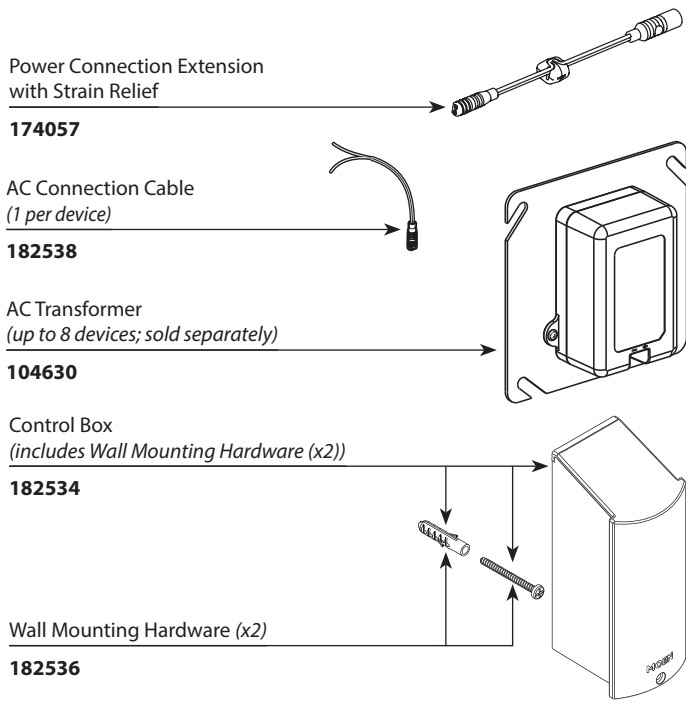

There is more than 1 version of this model.
Page down to identify the version you have.

■ Order by Part Number

FOR MODELS ENDING IN "AC"